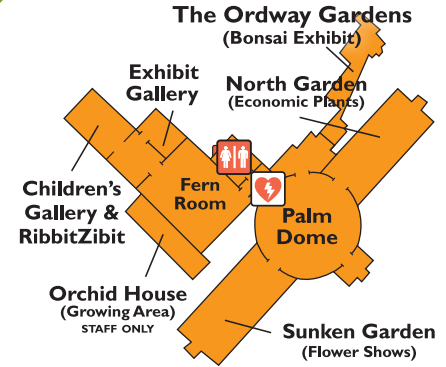

-       

MARJORIE MCNEELY CONSERVATORY

COMO TOWN SOARING EAGLE ZIP RIDE

COMO TOWN AMUSEMENT PARK

A family amusement park featuring more than 18 rides and attractions.

Also Featuring

Game Arcade • Birthday Parties • Picnics

TROPICAL ENCOUNTERS EXHIBIT

An authentic neo-tropical rainforest combining both the plant and animal world.